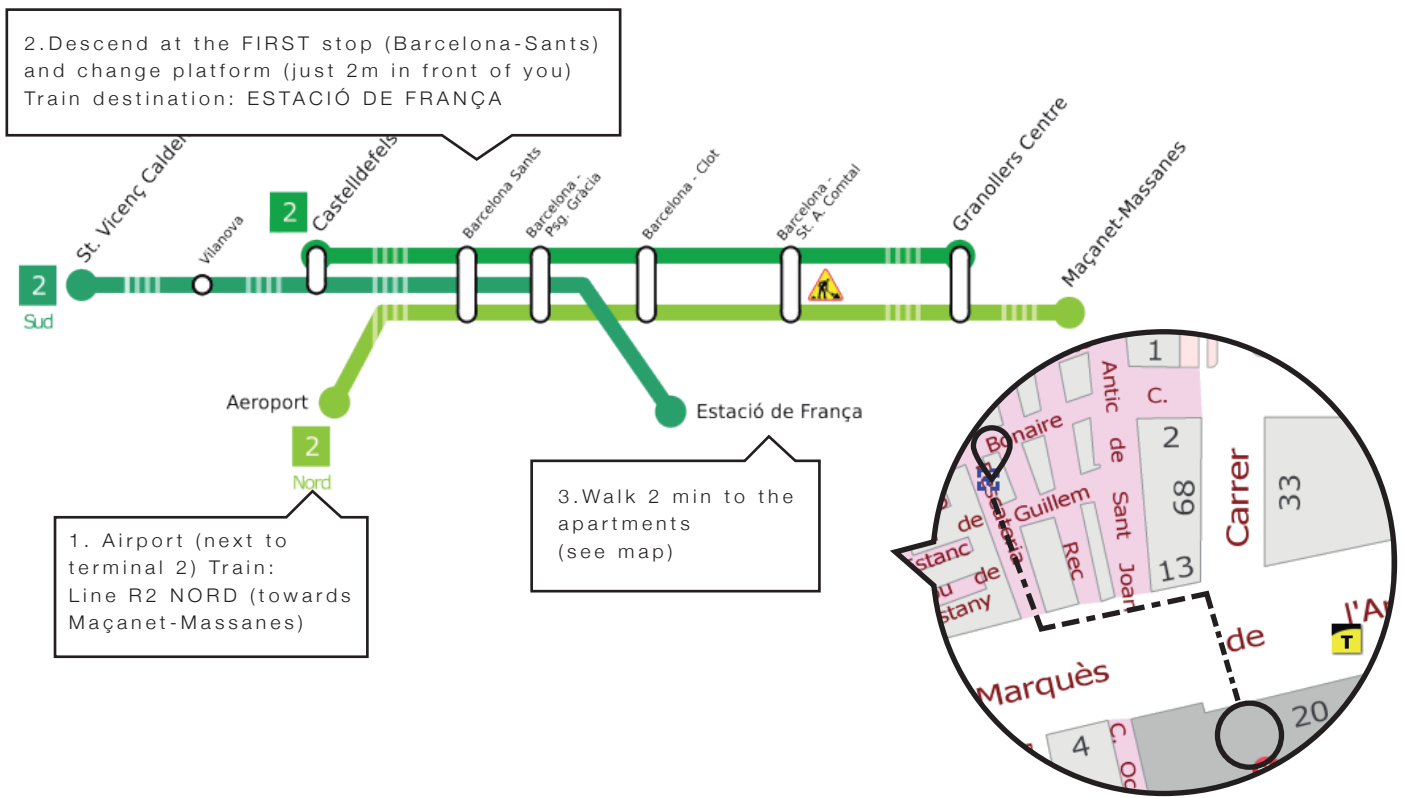

TRAIN TIMETABLE (2 TRAINS EACH HOUR)

TRAIN FROM BARCELONA AIRPORT TO ESTACIÓ DE FRANÇA

The entrance to the train station is in Terminal T2B. Follow the signs for RENFE, along a covered bridge across the main road outside the airport. The train station is at the bottom of the stairs at the other side. If you are arriving at T1 you will not be able to walk to or from the train station. It is necessary to catch one of the free shuttle buses that run between the train station and T1 every 7 min. You may pay using a T-10 (1 zone) metro card or buy a train ticket for your specific destination (Estació de França).